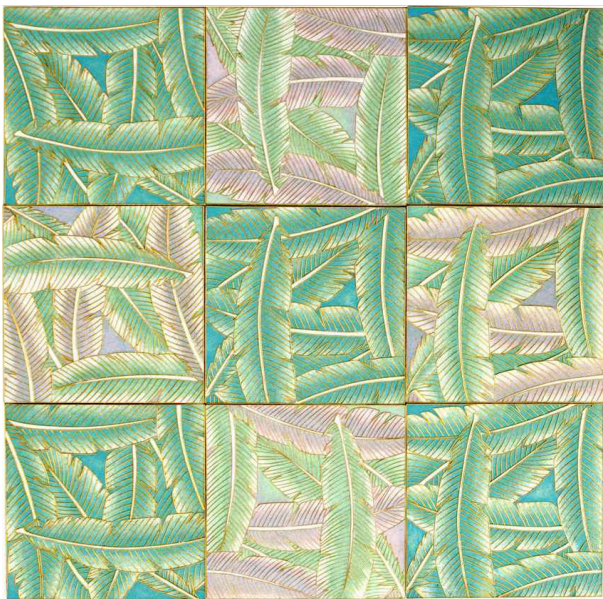

LLC-CT-3-04
3"x3"

LLC-CT-1.5-06
1.5"x1.5"

LLC-CT-3-05
3"x3"

LLC-CT-15-04
1.5"x1.5"

CABINET OF
CURIOSITIES
COLLECTION

LLC-CT-6-13
6"x6"

LLC-CT-6-14
6"x6"

LLC-CT-6-15
6"x6"

LLC-CT-6-17 | LLC-CT-3-10
6"x6" | 3"x3"

LLC-CT-6-18 | LLC-CT-3-11
6"x6" | 3"x3"

LLC-CT-6-19 | LLC-CT-6-12
6"x6" | 3"x3"

**BIRDS OF PARADISE
COLLECTION**

LLC-CT-6-26
6"x6"

LLC-CT-6-27
6"x6"

LLC-CT-6-28
6"x6"

LLC-CT-3-14
3"x3"

LLC-CT-3-15
3"x3"

LLC-CT-3-16
3"x3"

LLC-CT-3-17
3"x3"

LLC-CT-1.5-12
1.5"x1.5"

The image is a collage. On the right side, there is a solid red background with the text 'THE REDA AMALOU COLLECTION' in white, uppercase, sans-serif font. On the left side, there is a black and white striped pattern consisting of horizontal bars of varying lengths. Overlaid on this pattern is a photograph of three animals: a white duck in the top left corner, a colorful bird (possibly a parrot) in the center, and a turtle in the bottom left corner. The overall composition is modern and artistic.