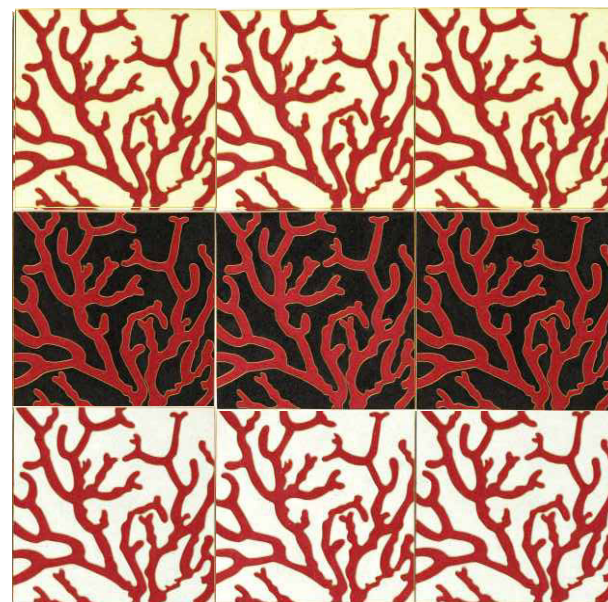

LLC-CT-3-04
3"x3"

LLC-CT-1.5-06
1.5"x1.5"

LLC-CT-3-05
3"x3"

LLC-CT-15-04
1.5"x1.5"

CABINET OF
CURIOSITIES
COLLECTION

LLC-CT-6-13
6"x6"

LLC-CT-6-14
6"x6"

LLC-CT-6-15
6"x6"

LLC-CT-6-17 | LLC-CT-3-10
6"x6" | 3"x3"

LLC-CT-6-18 | LLC-CT-3-11
6"x6" | 3"x3"

LLC-CT-6-19 | LLC-CT-6-12
6"x6" | 3"x3"

**BIRDS OF PARADISE
COLLECTION**

LLC-CT-6-26
6"x6"

LLC-CT-6-27
6"x6"

LLC-CT-6-28
6"x6"

LLC-CT-3-14
3"x3"

LLC-CT-3-15
3"x3"

LLC-CT-3-16
3"x3"

LLC-CT-3-17
3"x3"

LLC-CT-1.5-12
1.5"x1.5"

The image is a collage. On the right side, there is a solid red background with the text 'THE REDA AMALOU COLLECTION' in white, uppercase, sans-serif font. On the left side, there is a black and white striped pattern consisting of horizontal bars of varying lengths. Overlaid on this pattern is a photograph of three animals: a white duck in the top left corner, a colorful bird (possibly a parrot) in the center, and a turtle in the bottom left corner. The overall composition is modern and artistic.