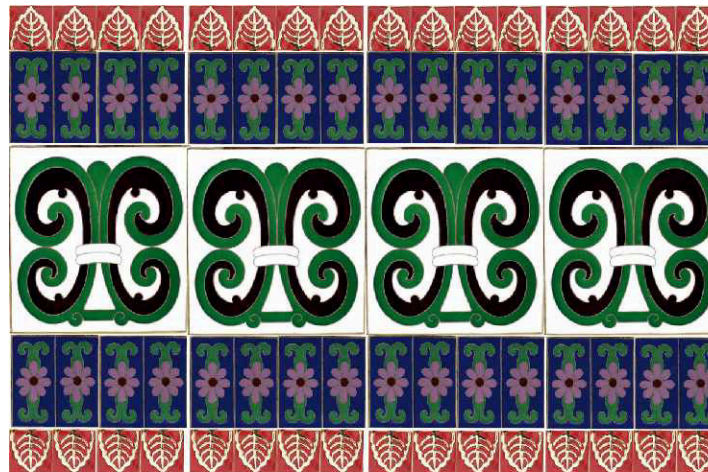

Our Collection is available in one and a half, three and six-inch tiles. The modular pieces can be flexibly arranged to adorn interior spaces, furnishings and decorative objects.

LALA CURIO Cloisonné Tiles revive ancient craft for contemporary living.

LLC-CT-1.5-01
1.5"x1.5"

LLC-CT-1.5-02
1.5"x1.5"

LLC-CT-1.5-03
1.5"x1.5"

LLC-CT-1.5-09
1.5"x1.5"

LLC-CT-3-01
3"x3"

LLC-CT-6-03
6"x6"

LLC-CT-1.5-04
1.5"x1.5"

LLC-CT-3-03
3"x3"

LLC-CT-6-02
6"x6"

LLC-CT-1.5-06
1.5"x1.5"

LLC-CT-3-02
3"x3"

LLC-CT-6-01
6"x6"

LLC-CT-1.5-05
1.5"x1.5"

LLC-CT-3-09
3"x3"

LLC-CT-6-09
6"x6"

LLC-CT-1.5-08
1.5"x1.5"