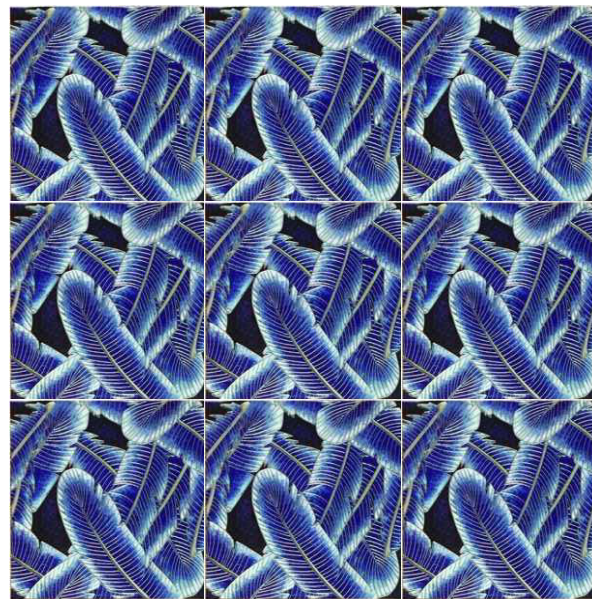

LLC-CT-6-17 | LLC-CT-3-10
6"x6" | 3"x3"

LLC-CT-6-18 | LLC-CT-3-11
6"x6" | 3"x3"

LLC-CT-6-19 | LLC-CT-6-12
6"x6" | 3"x3"

**BIRDS OF PARADISE
COLLECTION**

LLC-CT-6-26
6"x6"

LLC-CT-6-27
6"x6"

LLC-CT-6-28
6"x6"

LLC-CT-3-14
3"x3"

LLC-CT-3-15
3"x3"

LLC-CT-3-16
3"x3"

LLC-CT-3-17
3"x3"

LLC-CT-1.5-12
1.5"x1.5"

The image is a collage. On the right side, there is a solid red background with the text 'THE REDA AMALOU COLLECTION' in white, uppercase, sans-serif font. On the left side, there is a black and white striped pattern consisting of horizontal bars of varying lengths. Overlaid on this pattern is a photograph of three animals: a white duck in the top left corner, a colorful bird (possibly a parrot) in the center, and a turtle in the bottom left corner. The overall composition is modern and artistic.