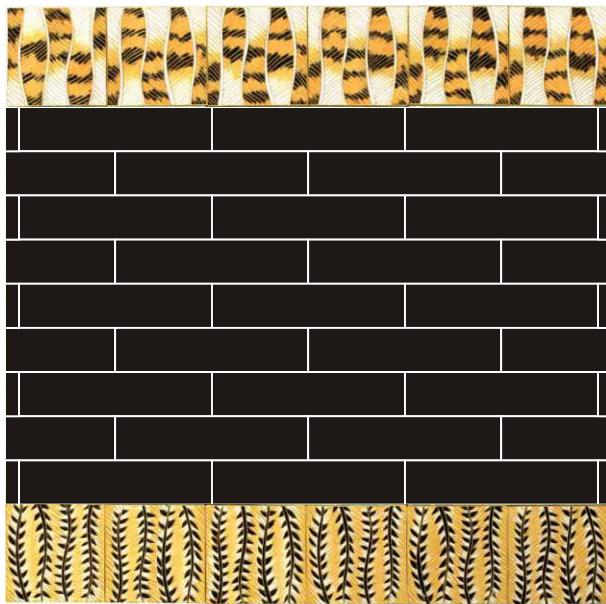

LLC-CT-3-04
3"x3"

LLC-CT-1.5-06
1.5"x1.5"

LLC-CT-3-05
3"x3"

LLC-CT-15-04
1.5"x1.5"

CABINET OF
CURIOSITIES
COLLECTION

LLC-CT-6-13
6"x6"

LLC-CT-6-14
6"x6"

LLC-CT-6-15
6"x6"

LLC-CT-6-17 | LLC-CT-3-10
6"x6" | 3"x3"

LLC-CT-6-18 | LLC-CT-3-11
6"x6" | 3"x3"

LLC-CT-6-19 | LLC-CT-6-12
6"x6" | 3"x3"

**BIRDS OF PARADISE
COLLECTION**

LLC-CT-6-26
6"x6"

LLC-CT-6-27
6"x6"

LLC-CT-6-28
6"x6"

LLC-CT-3-14
3"x3"

LLC-CT-3-15
3"x3"

LLC-CT-3-16
3"x3"

LLC-CT-3-17
3"x3"

LLC-CT-1.5-12
1.5"x1.5"

The image is a collage. On the right side, there is a solid red background with the text 'THE REDA AMALOU COLLECTION' in white, uppercase, sans-serif font. On the left side, there is a black and white striped pattern consisting of horizontal bars of varying lengths. Overlaid on this pattern is a photograph of three animals: a white duck in the top left corner, a colorful bird (possibly a parrot) in the center, and a turtle in the bottom left corner. The overall composition is modern and artistic.