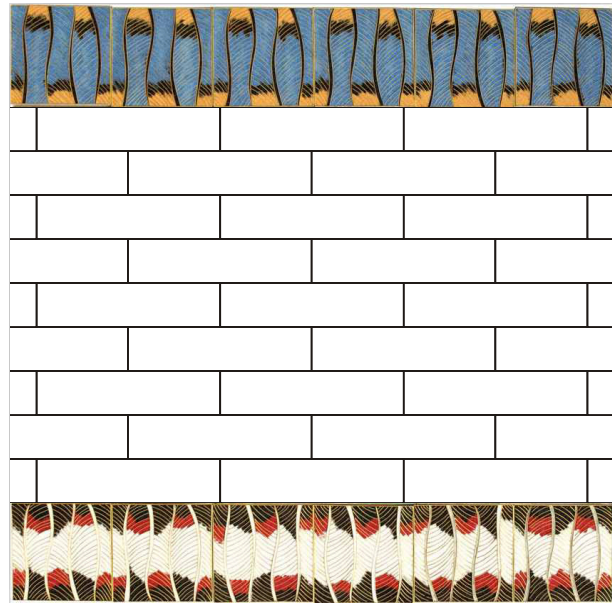

LLC-CT-6-17 | LLC-CT-3-10
6"x6" | 3"x3"

LLC-CT-6-18 | LLC-CT-3-11
6"x6" | 3"x3"

LLC-CT-6-19 | LLC-CT-6-12
6"x6" | 3"x3"

**BIRDS OF PARADISE
COLLECTION**

LLC-CT-6-26
6"x6"

LLC-CT-6-27
6"x6"

LLC-CT-6-28
6"x6"

LLC-CT-3-14
3"x3"

LLC-CT-3-15
3"x3"

LLC-CT-3-16
3"x3"

LLC-CT-3-17
3"x3"

LLC-CT-1.5-12
1.5"x1.5"

The image is a collage. On the right side, there is a solid red background with the text 'THE REDA AMALOU COLLECTION' in white, uppercase, sans-serif font. On the left side, there is a black and white striped pattern consisting of horizontal bars of varying lengths. Overlaid on this pattern is a photograph of three animals: a white duck in the top left corner, a colorful bird (possibly a parrot) in the center, and a turtle in the bottom left corner. The overall composition is modern and artistic.