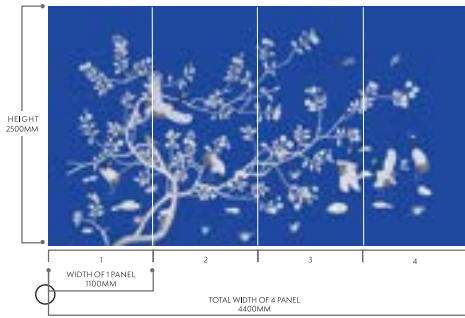

HP-1C02-GL

HP-1C03-TSBL

IMPERIAL CURIOSITIES

MATERIAL
GOLD LEAF | THAI SILK

DIMENSION
4400Wx2500H