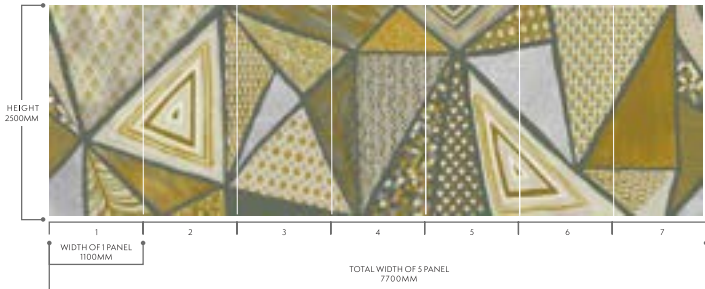

HP-PP02-TSL3-09

HP-PP03-TSL3-09

PIZZA PUZZLES

MATERIAL
PAILETTES | THAI SILK

DIMENSION
7700Wx2500H