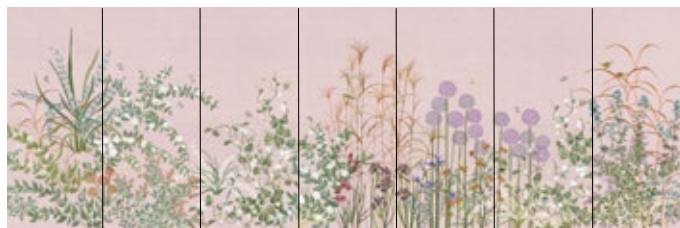

### FERN FOLIAGE

MATERIAL  
PAILETTES | CHINESE SILK | THAI SILK

DIMENSION  
5500Wx2500H

HAND PAINTED & HAND EMBROIDERY

THE BOTANIST  
PRIVATE RESIDENCE | HONG KONG

HP-TB01-TS2-13

HP-TB02-TSL4-67

HP-TB03-TS22