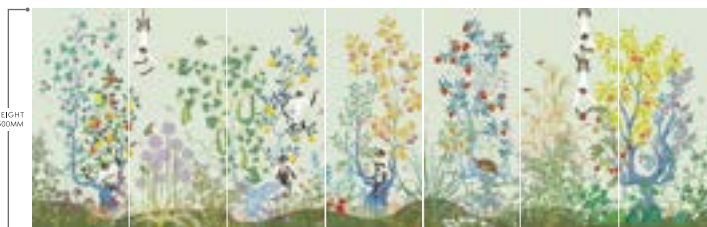

## THE BOTANIST

MATERIAL  
THAI SILK | PAILETTES

DIMENSION  
7700Wx2500H

FARM-TO-TABLE  
PRIVATE RESIDENCE | US

HP-FT01-TSL3-03

HP-FT02-TSL4-67

HP-FT03-TSL3-107

HEIGHT