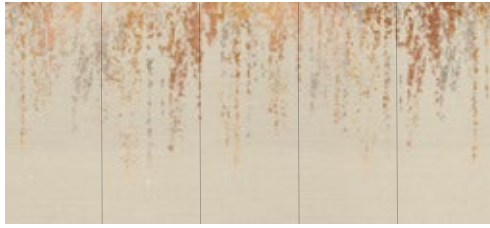

HP-W01-TSL4-51