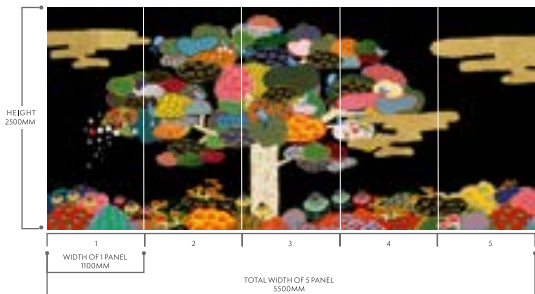

# CLOUD TREE | PRINTED

BAR & RESTURANT | SYDNEY

PT-CT01-PK

PT-CT02-TB

PT-CT03-BK

**CLOUD TREE | PRINTED**

MATERIAL  
PAILETTES | THAIL SILK

DIMENSION  
5500Wx2500H