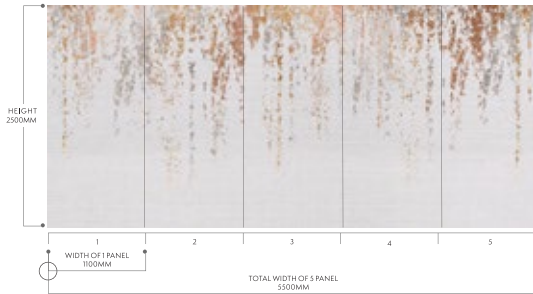

MATERIAL  
GOLD LEAF | THAI SILK | PAILETTES

DIMENSION  
5500Wx2500H

SIFTING SAND

HP-W01-TSL4-51

HP-W02-TSL3-22

HP-W03-TSL3-09

**SIFTING SAND**

MATERIAL  
GOLD LEAF | THAI SILK