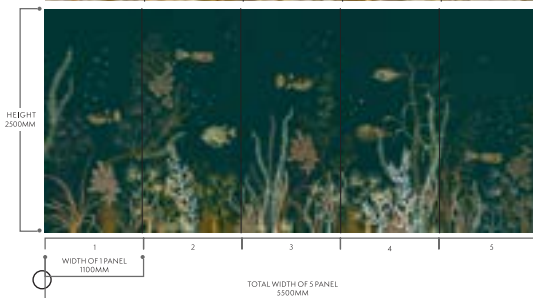

HP-UJ02-TSL4-51

HP-UJ03-TSL3-123

UNDERWATER JEWELS

MATERIAL
GOLD LEAF | THAI SILK | PAILETTES

DIMENSION
5500Wx2500H