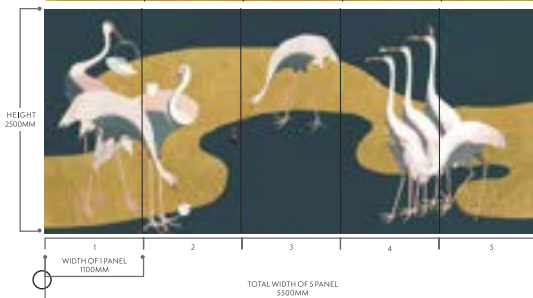

HP-EM02-GL

HP-EM03-CS23

EDO CRANE & MACARONS

MATERIAL
GOLD LEAF | CHINESE SILK | THAI SILK

DIMENSION
5500Wx2500H