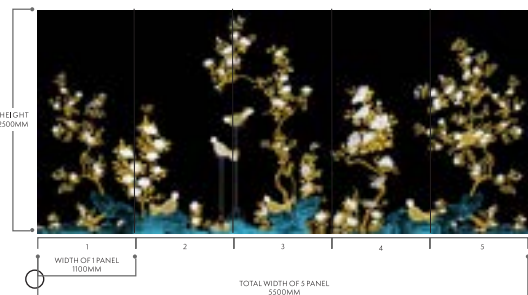

HP-SG02-TSL3-03

HP-SG03-TS22

SECRET GARDEN

MATERIAL
SILVER LEAF | THAI SILK

DIMENSION
5500Wx2500H