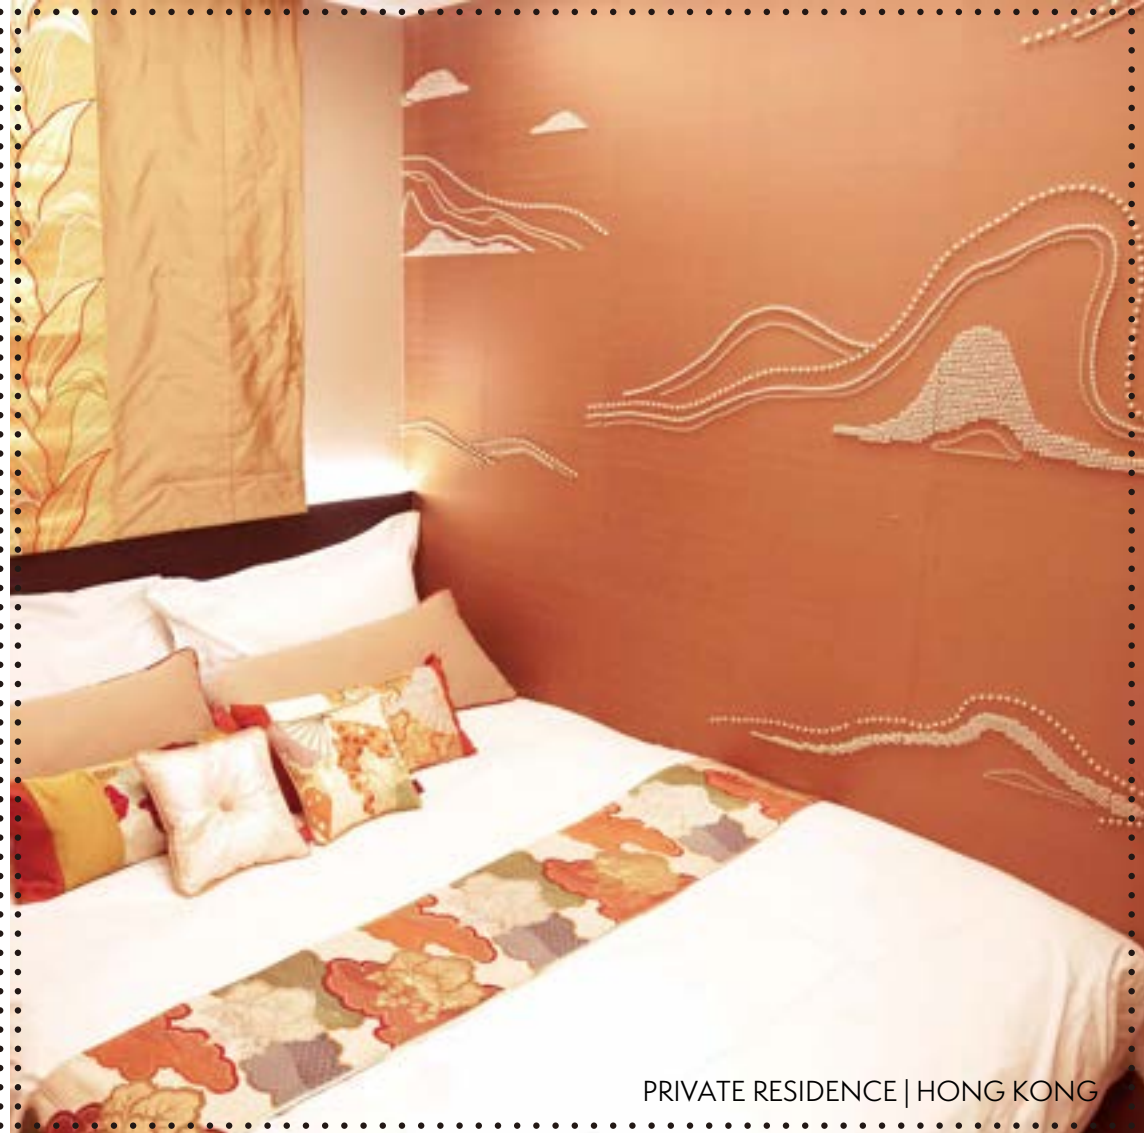

PRIVATE RESIDENCE | HONG KONG