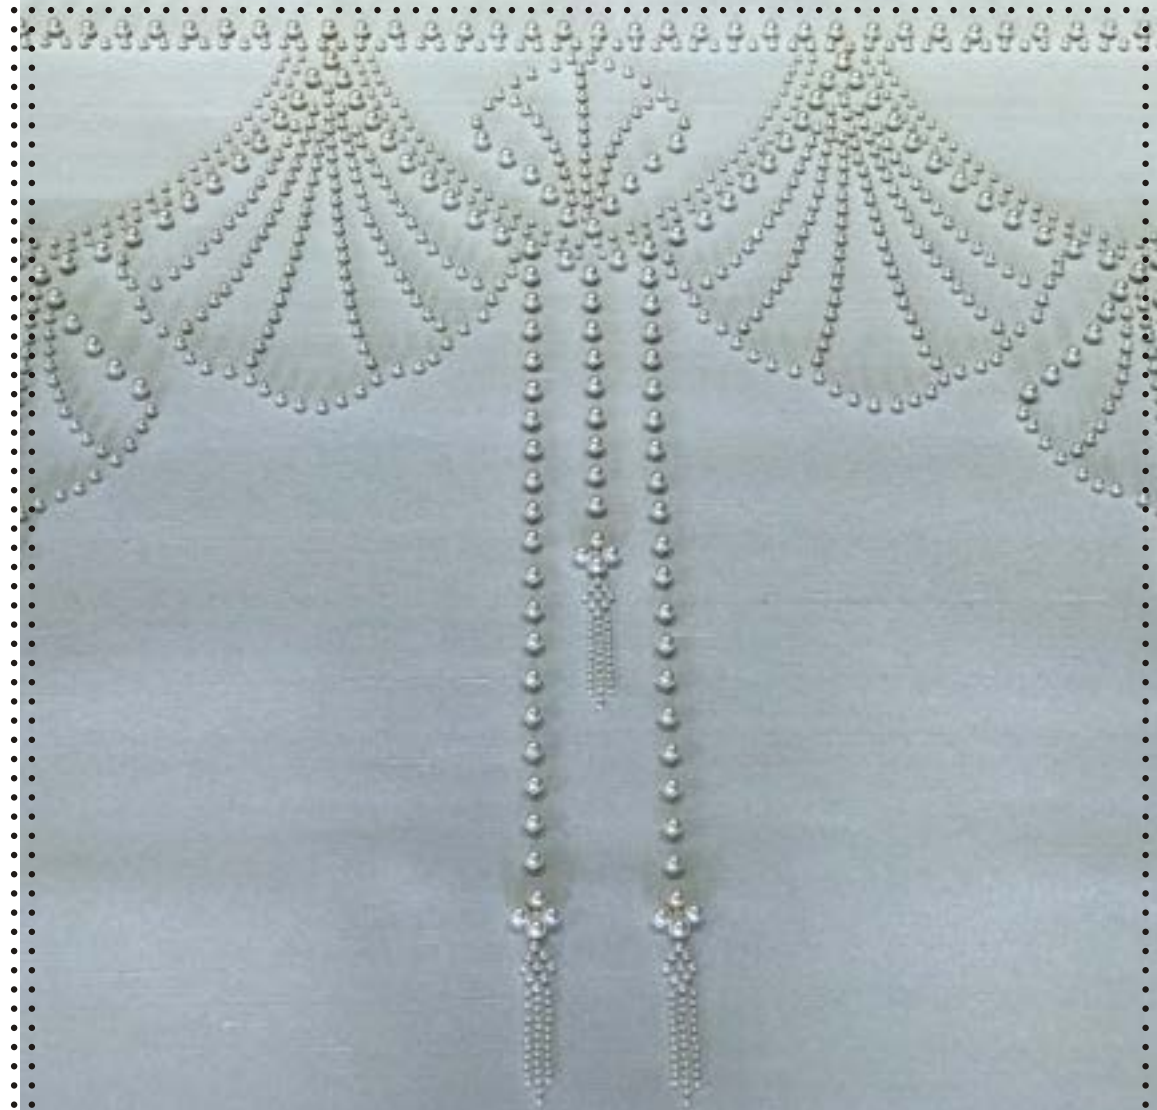

JOIE DE VIVRE

MATERIAL
THAI SILK | PEARLS

DIMENSION
5500 W x 2500 H