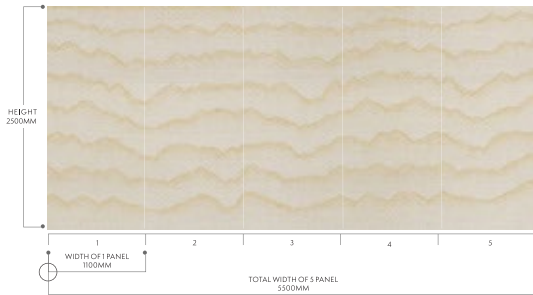

HP-W02-TSL3-03

HP-W03-TSL4-51

WAVES

MATERIAL
GOLD LEAF | THAI SILK

DIMENSION
5500Wx2500H