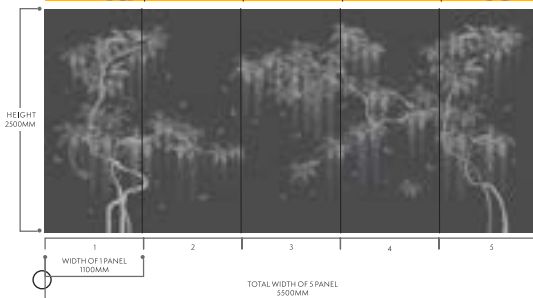

HP-WP02-TSL4-16

HP-WP03-TSL3-19

WISTERIA PALACE

MATERIAL
CHINESE SILK | THAI SILK

DIMENSION
5500Wx2500H