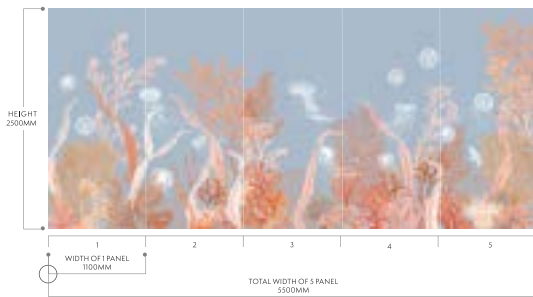

HP-JF02-TSL3-60

HP-JF03-TSL3-03

JELLY FISH

MATERIAL
THAI SILK | PAILETTES

DIMENSION
5500Wx2500H