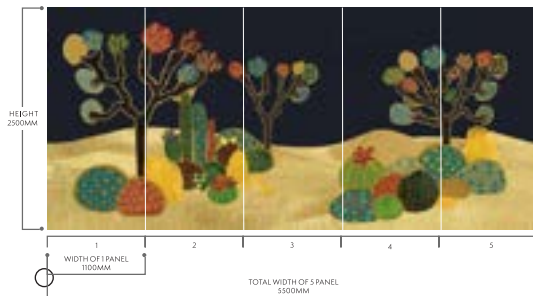

HP-JD03-CS23

JOSHUA DESERT

MATERIAL
GOLD LEAF | CHINESE SILK | THAI SILK

DIMENSION
5500Wx2500H